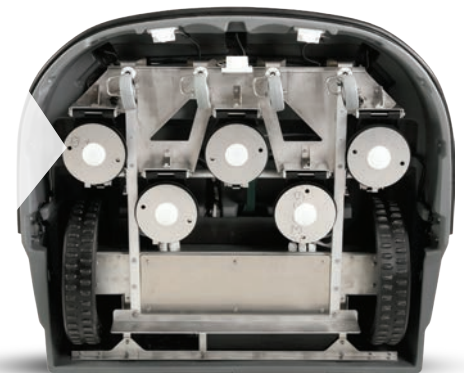

Let's put it this way: If you're ready to save time and money, you're ready to *change your stripes*...

 **ECHO**[®]
ROBOTICS

TM-2000

TM-1000

THE ECHO ROBOTICS TURFMOWER SERIES

Not only are these **TurfMowers** autonomous and emissions-free, they also promote healthier, better-looking turf. And their performance can be monitored and controlled from anywhere using an online portal or app on your smartphone. That means you can reallocate your resources in ways you never thought possible—because until now, they never were.

- Quiet operation allows it to be used in noise-sensitive areas without disturbing customers
- Autonomous—operates 24/7, rain or shine, day and night
- Gives your turf a freshly mowed look all day, every day
- Advanced automation, guidance and safety features let you rest assured the job's being done right
- Remote command and performance monitoring—because work doesn't stop when you're busy doing other things—or off-site
- Emissions-free operation aids the environment and creates a better experience for customers
- Professional installation customized for your site
- 8x lower energy costs*

* compared to traditional mowers

FLOATING CUTTING HEADS WITH RETRACTABLE BLADES

TM-2000

SPECIFICATIONS	TM-1000	TM-2000
Surface max*	3 acres (12,140 m ²)	6 acres (24,300 m ²)
Speed	1.7 mph (2.8 km/h)	2.2 mph (3.6 km/h)
Battery	Self-charging via charging station	Self-charging via charging station
Mowing width	24.9 in. (633 mm)	40.7 in. (1033 mm)
Weight (including batteries)	105.6 lb (48 kg)	156.5 lb (71 kg)
Average annual consumption**	555 kWh	830 kWh
Dimensions (w x l x h)	3.4 ft x 3.3 ft x 1.5 ft (1044 mm x 1002 mm x 466 mm)	4.2 ft x 3.6 ft x 1.7 ft (1278 mm x 1110 mm x 515 mm)
Mowing height	0.86 in. - 3.9 in. (22 mm - 100 mm)	0.86 in. - 3.9 in. (22 mm - 100 mm)
Cutting heads	3 floating heads	5 floating heads
Blades	3 retractable and replaceable 2-inch blades per cutting head	3 retractable and replaceable 2-inch blades per cutting head