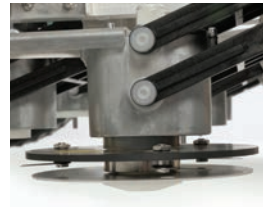

* compared to traditional mowers

FLOATING CUTTING HEADS WITH RETRACTABLE BLADES

TM-2000

SPECIFICATIONS	TM-1000	TM-2000
Surface max*	3 acres (12,140 m ²)	6 acres (24,300 m ²)
Speed	1.7 mph (2.8 km/h)	2.2 mph (3.6 km/h)
Battery	Self-charging via charging station	Self-charging via charging station
Mowing width	24.9 in. (633 mm)	40.7 in. (1033 mm)
Weight (including batteries)	105.6 lb (48 kg)	156.5 lb (71 kg)
Average annual consumption**	555 kWh	830 kWh
Dimensions (w x l x h)	3.4 ft x 3.3 ft x 1.5 ft (1044 mm x 1002 mm x 466 mm)	4.2 ft x 3.6 ft x 1.7 ft (1278 mm x 1110 mm x 515 mm)
Mowing height	0.86 in. - 3.9 in. (22 mm - 100 mm)	0.86 in. - 3.9 in. (22 mm - 100 mm)
Cutting heads	3 floating heads	5 floating heads
Blades	3 retractable and replaceable 2-inch blades per cutting head	3 retractable and replaceable 2-inch blades per cutting head