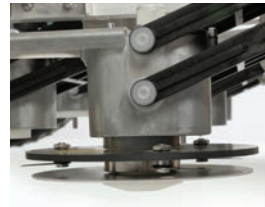

* Compared to traditional mowers

FLOATING CUTTING HEADS WITH RETRACTABLE BLADES

TM-2000

SPECIFICATIONS	TM-1000	TM-2000
Surface max*	3 acres (12,140 m ²)	6 acres (24,281 m ²)
Speed	1.7 mph (2.7 km/h)	2.2 mph (3.6 km/h)
Battery	Lithium Ion, 25.6 Volts	Lithium Ion, 25.6 Volts
Mowing width	24.9 in. (632 mm)	40.7 in. (1034 mm)
Weight (including batteries)	105.6 lb (48 kg)	156.5 lb (71 kg)
Average annual consumption**	555 kWh	830 kWh
Dimensions (w x l x h)	3.4 ft x 3.3 ft x 1.5 ft (1036 mm x 1006 mm x 457 mm)	4.2 ft x 3.6 ft x 1.7 ft (1280 mm x 1097 mm x 518 mm)
Mowing height	0.8 in - 3.9 in (20 mm - 100 mm)	0.8 in - 3.9 in (20 mm - 100 mm)
Cutting heads	3 floating heads	5 floating heads
Blades	3 retractable and replaceable 2-inch blades per cutting head	3 retractable and replaceable 2-inch blades per cutting head