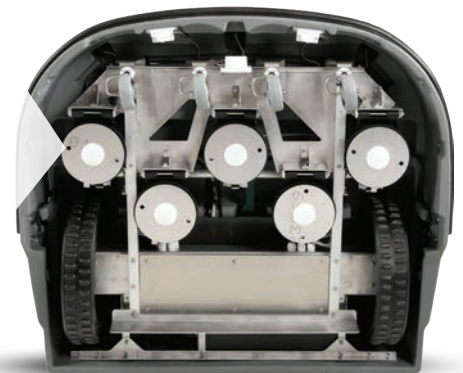

Let's put it this way: if you're ready to save time and money, you're ready to *change your stripes*.

 **ECHO**[®]
ROBOTICS

TM-2000

TM-1000

THE ECHO ROBOTICS TURFMOWER SERIES

Not only are these **TurfMowers** autonomous and emissions-free, they also promote healthier, better-looking turf. And their performance can be monitored and controlled from anywhere using an online portal or app on your smartphone. That means you can reallocate your resources in ways you never thought possible—because until now, they never were.

* Compared to traditional mowers

FLOATING CUTTING HEADS WITH RETRACTABLE BLADES

TM-2000

SPECIFICATIONS	TM-1000	TM-2000
Surface max*	3 acres (12,140 m ²)	6 acres (24,281 m ²)
Speed	1.7 mph (2.7 km/h)	2.2 mph (3.6 km/h)
Battery	Lithium Ion, 25.6 Volts	Lithium Ion, 25.6 Volts
Mowing width	24.9 in. (632 mm)	40.7 in. (1034 mm)
Weight (including batteries)	105.6 lb (48 kg)	156.5 lb (71 kg)
Average annual consumption**	555 kWh	830 kWh
Dimensions (w x l x h)	3.4 ft x 3.3 ft x 1.5 ft (1036 mm x 1006 mm x 457 mm)	4.2 ft x 3.6 ft x 1.7 ft (1280 mm x 1097 mm x 518 mm)
Mowing height	0.8 in - 3.9 in (20 mm - 100 mm)	0.8 in - 3.9 in (20 mm - 100 mm)
Cutting heads	3 floating heads	5 floating heads
Blades	3 retractable and replaceable 2-inch blades per cutting head	3 retractable and replaceable 2-inch blades per cutting head